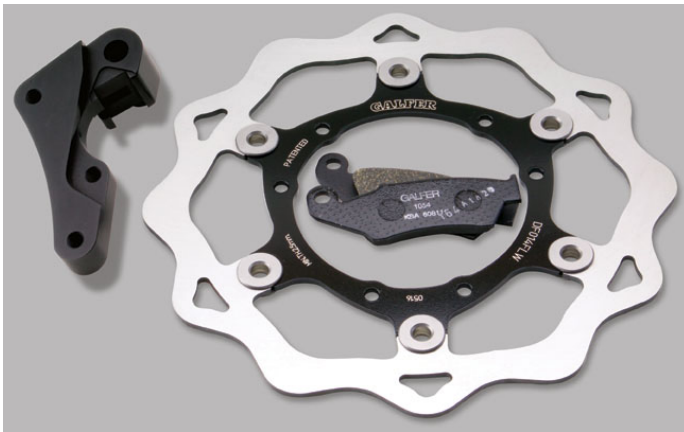

MOTOCROSS-ENDURO ROTORS

WWW.FACTORYPRORACING.COM

(858) 531-8156

Factory Pro Racing carries GALFER oversized racing rotors, brake lines & Brake pads. We also have available the new BREMBO oversized racing rotor kits.

Call us for pricing since there are numerous kit options.