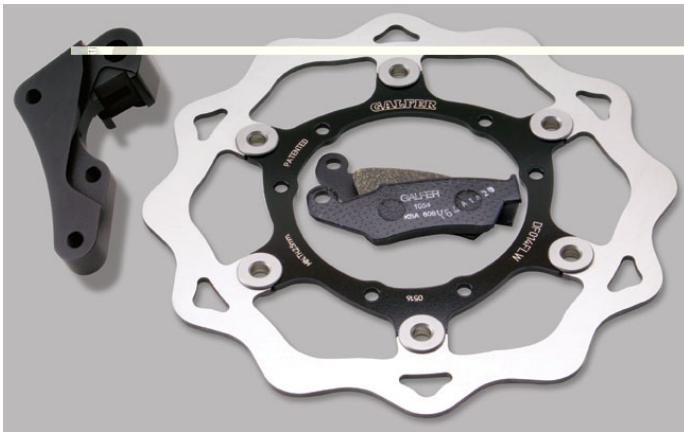

MOTOCROSS-ENDURO ROTORS

WWW.FACTORYPRORACING.COM

(858) 531-8156

Factory Pro Racing carries GALFER oversized racing rotors, brake lines & Brake pads. We also have available the new BREMBO oversized racing rotor kits.

Call us for pricing since there are numerous kit options.